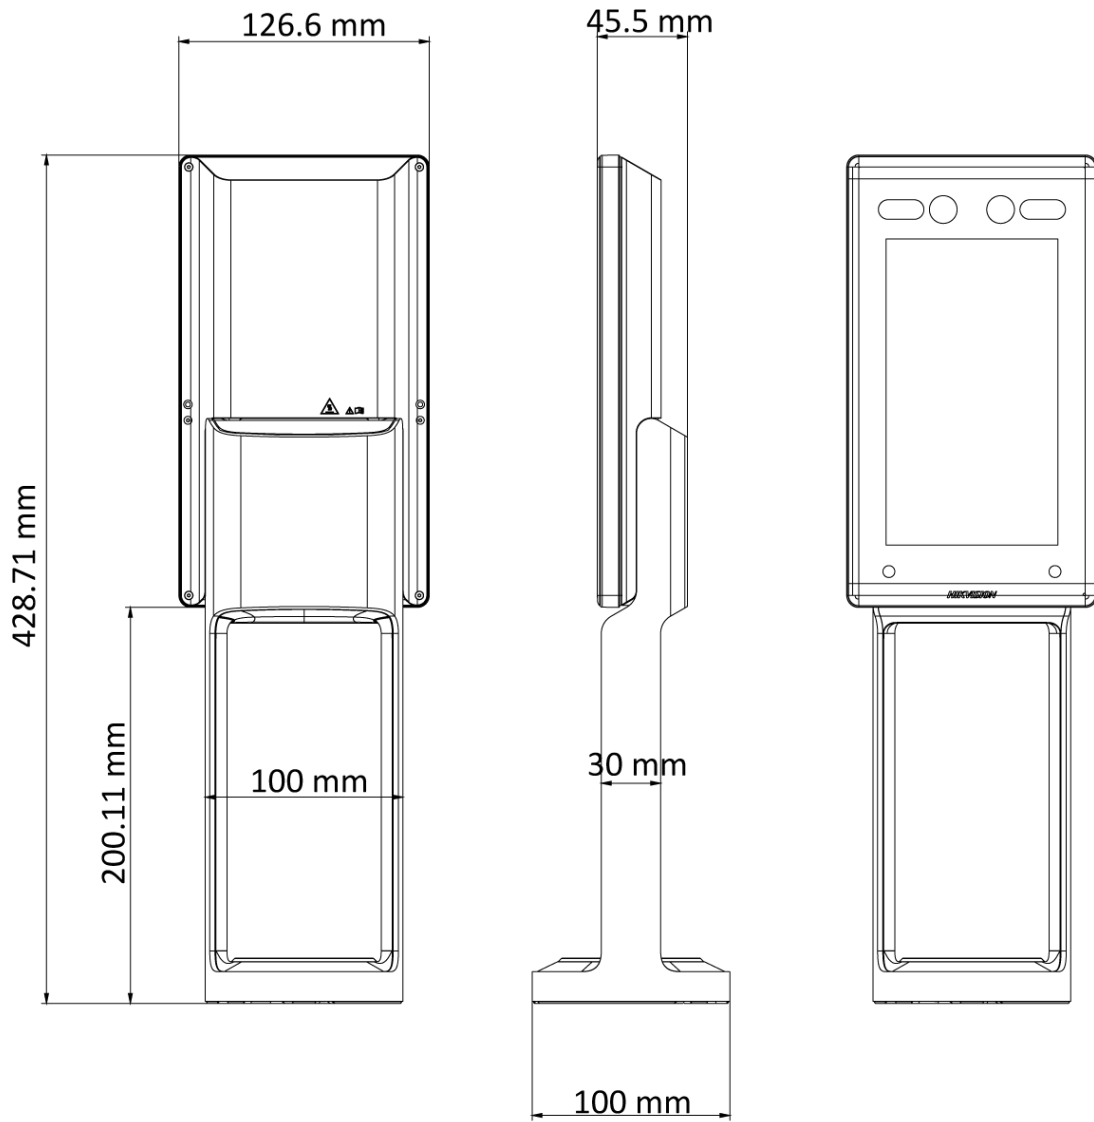

▪ Dimension