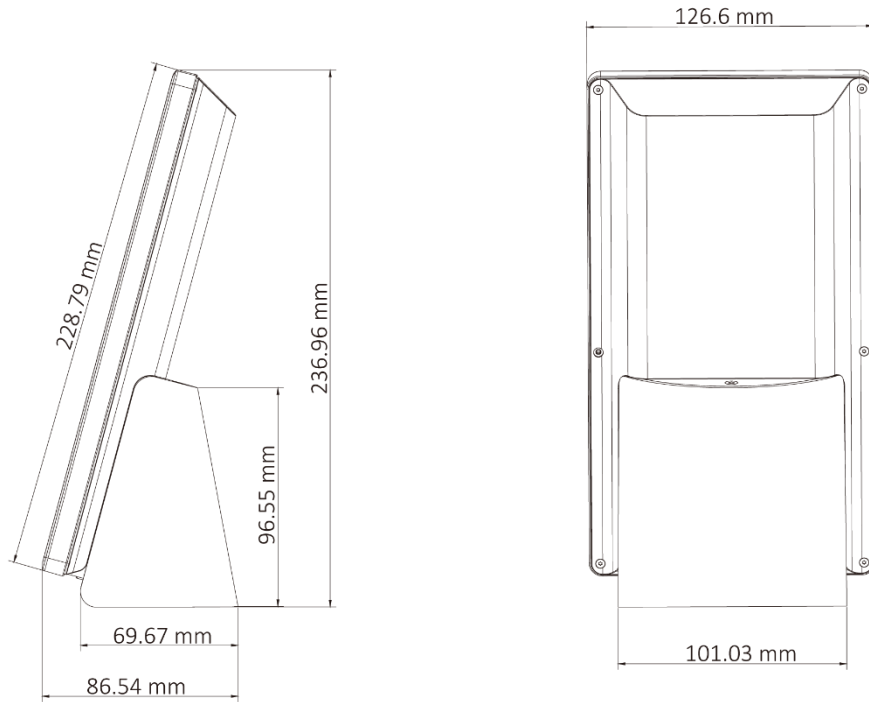

▪ **Accessory**

▪ **Optional**

DS-K3B601 Pro Series Swing Barrier	DS-K3B801#CD	DS-KAB5671-S Protective Shield	DS-K3B801 Pro Series Swing Barrier
DS-K3B801A Pro Series Swing Barrier	DS-K3B601A Pro Series Swing Barrier Plus	DS-KAB5671-S Protective Shield