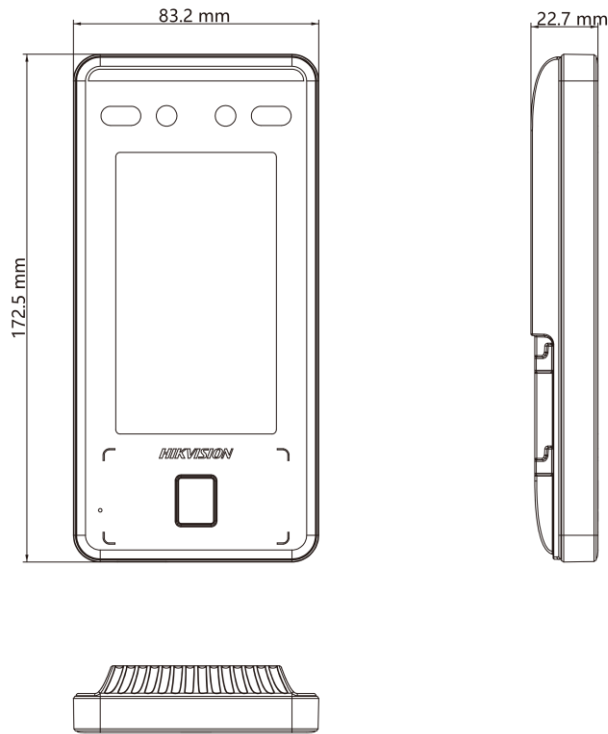

▪ **Available Model**

DS-K1T341CMFW

▪ **Dimension**

▪ **Accessory**

▪ **Optional**

DS-KAB6-D1 Base Bracket	DS-KAB6-ZU1 Brackets for face terminals	DS-KAB671-P2 Stand Stick	DS-KAB34X-S1 Protective Shield